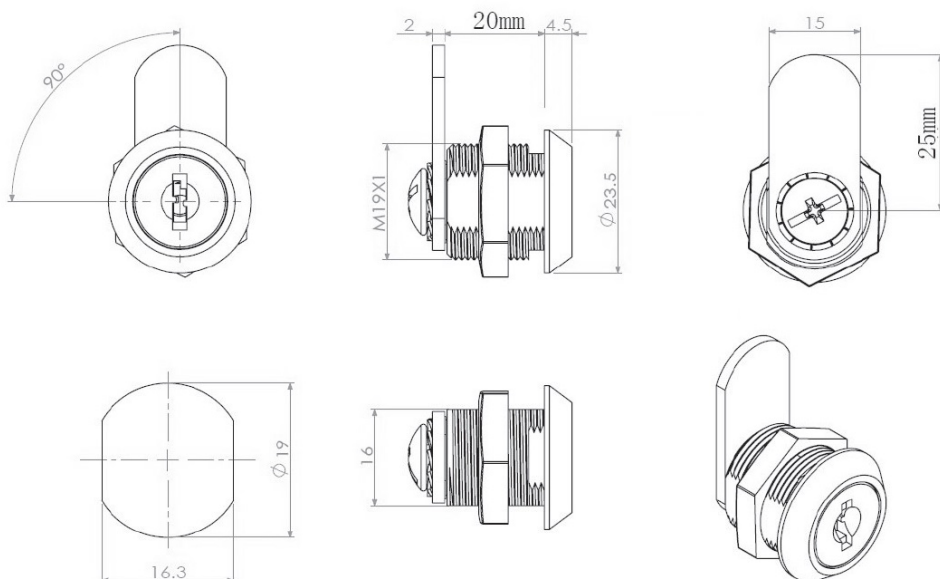

PRODUCT SHEET

Description:

Cam Lock MIC1920, 90DG, Cam No. A01, CPL, CK SISO, #J11

Item number:

14.04.489-0

Units	Box	Carton	HS Code	Barcode
Pcs.	30	300	8301300000	
				5704866041928

SISO A/S
Mileparken 11
DK-2740 Skovlunde
Denmark
VAT: DK 24786013

Phone +45 45 830 900
www.siso.dk
siso@siso.dk

Danske Bank
Nytorv Branch
Copenhagen
SWIFT: DABADKKK

Account no.
4180 3112 112936
IBAN Account
DK7230003112112936